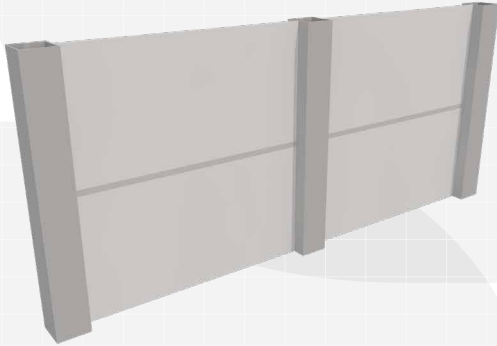

BACKDROPS

BD10-006

10 Feet Backdrop with top ledge and lights
115" (W) x 1' (D) x 8' (H)

BACKDROPS

BD10-007

10 Feet Backdrop with top ledge, shelves and lights.

10' (W) x 12" (D) x 8' (H)

BACKDROPS

BD10-008

10 Feet Backdrop with top ledge, shelves and storage

115" (W) x 21" (D) x 8' (H)

BACKDROPS

BD04-001

4 Feet Flat Backdrop with Standee Bases

4' (W) x 16" (D) x 8' (H)

BACKDROPS

BD08-001

8 Feet Flat Backdrop with Standee Bases

8' (W) x 16" (D) x 8' (H)

BACKDROPS

BD12-001

12 Feet Flat Backdrop with Standee Bases

12' (W) x 16" (D) x 8' (H)

BACKDROPS

BD20-001

20 Feet Backdrop

20' (W) x 12" (D) x 8' (H)

BACKDROPS

BD20-002

20 Feet Backdrop with columns
218" (W) x 12" (D) x 8' (H)

OD-BACKDROPS

OBB08-001