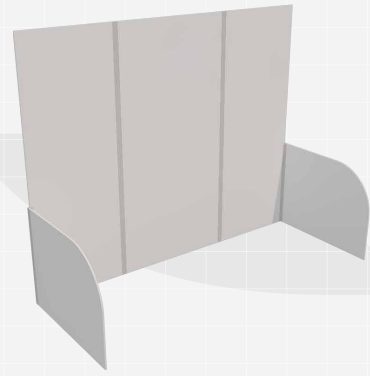

BD20-001

20 Feet Backdrop

20' (W) x 12" (D) x 8' (H)

BACKDROPS

BD20-002

20 Feet Backdrop with columns
218" (W) x 12" (D) x 8' (H)

OD-BACKDROPS

OBB08-001

8' Backdrop with 3 shelves
8' (W) x 1' (D) x 8' (H)

OD-BACKDROPS

OBB12-002

12' Backdrop with columns & shelves
12' (W) x 16" (D) x 8' (H)

OD-BACKDROPS

OBB10-003

10' Modular Backdrop with columns & shelves
10' (W) x 1' (D) x 8' (H)

OD-BACKDROPS

OBB10-004

10' Backdrop with columns, counter & lights
10' (W) x 2' (D) x 8' (H)

OD-BACKDROPS

OBB20-005

20' Flat Backdrop with shelves
20' (W) x 1' (D) x 8' (H)

OD-BACKDROPS

OBBD10-006

10' Backdrop with columns, cutout & lights
10' (W) x 1' (D) x 8' (H)

10FT TRADE SHOW BOOTH

TS10-001

10' x 10' Booth 001
10' (W) x 4' (D) x 8' (H)

10FT TRADE SHOW BOOTH

TS10-002

10' x 10' Booth 002
10' (W) x 8' (D) x 8' (H)