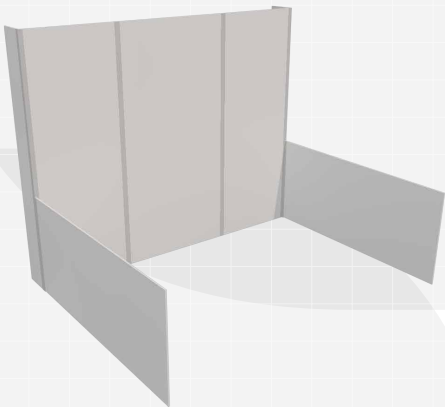

8' Backdrop with 3 shelves
8' (W) x 1' (D) x 8' (H)

OD-BACKDROPS

OBB12-002

12' Backdrop with columns & shelves
12' (W) x 16" (D) x 8' (H)

OD-BACKDROPS

OBB10-003

10' Modular Backdrop with columns & shelves
10' (W) x 1' (D) x 8' (H)

OD-BACKDROPS

OBB10-004

10' Backdrop with columns, counter & lights
10' (W) x 2' (D) x 8' (H)

OD-BACKDROPS

OBB20-005

20' Flat Backdrop with shelves
20' (W) x 1' (D) x 8' (H)

OD-BACKDROPS

OBBD10-006

10' Backdrop with columns, cutout & lights
10' (W) x 1' (D) x 8' (H)

10FT TRADE SHOW BOOTH

TS10-001

10' x 10' Booth 001
10' (W) x 4' (D) x 8' (H)

10FT TRADE SHOW BOOTH

TS10-002

10' x 10' Booth 002
10' (W) x 8' (D) x 8' (H)

10FT TRADE SHOW BOOTH

TS10-003

10' x 10' Booth 003
10' (W) x 8' (D) x 8' (H)

10FT TRADE SHOW BOOTH

TS10-004

10' x 10' Booth 004 with back storage
10' (W) x 8' (D) x 8' (H)

10FT TRADE SHOW BOOTH

TS10-005