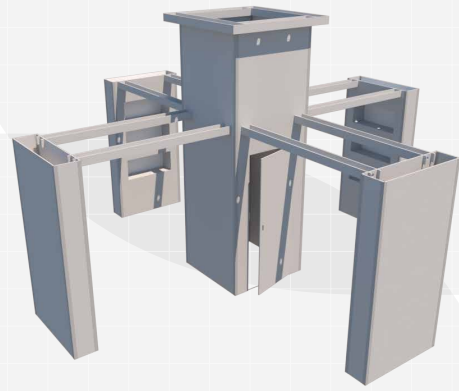

TS20-005

10' x 20' Corner Booth 005 with storage, ledge & lights
20' (W) x 116" (D) x 8' (H)

20FT+ TRADE SHOW BOOTH

TS20-006

10' x 20' Booth 006 with storage, counter & bridge
20' (W) x 10' (D) x 8' (H)

20FT+ TRADE SHOW BOOTH

TS20-007

20' x 20' Booth with tower, modules and lights
20' (W) x 20' (D) x 12' (H)

OD-20FT+ TRADE SHOW BOOTH

ODTS20-001

10' x 20' Booth with windows, low walls and canopy
20' (W) x 5' (D) x 8' (H)

OD-20FT+ TRADE SHOW BOOTH