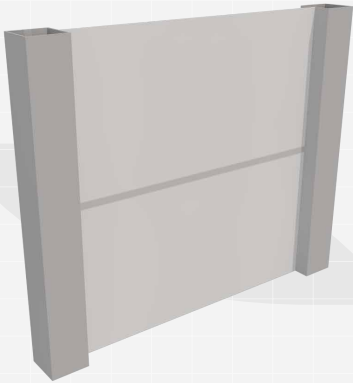

BACKDROPS

BD10-001

10 Feet Backdrop
10' (W) x 12" (D) x 8' (H)

BACKDROPS

BD10-002

10 Feet Backdrop with layers
10' (W) x 16" (D) x 8' (H)

BACKDROPS

BD10-003

10 Feet Backdrop with columns
115" (W) x 12" (D) x 8' (H)

BACKDROPS

BD10-004

10 Feet Cubical Backdrop 01 (Modular)
10' (W) x 12" (D) x 8' (H)

BACKDROPS

BD10-005

10 Feet Backdrop with window and awning.
10' (W) x 38" (D) x 8' (H)

BACKDROPS

BD10-006

10 Feet Backdrop with top ledge and lights
115" (W) x 1' (D) x 8' (H)

BACKDROPS

BD10-007

10 Feet Backdrop with top ledge, shelves and lights.

10' (W) x 12" (D) x 8' (H)

BACKDROPS

BD10-008

10 Feet Backdrop with top ledge, shelves and storage

115" (W) x 21" (D) x 8' (H)

BACKDROPS

BD04-001

4 Feet Flat Backdrop with Standee Bases

4' (W) x 16" (D) x 8' (H)

BACKDROPS