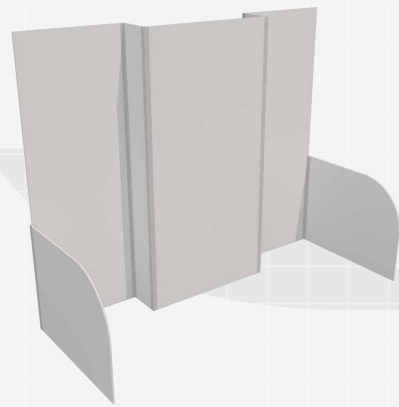

OD-BACKDROPS

OBB10-004

10' Backdrop with columns, counter & lights
10' (W) x 2' (D) x 8' (H)

OD-BACKDROPS

OBB20-005

20' Flat Backdrop with shelves
20' (W) x 1' (D) x 8' (H)

OD-BACKDROPS

OBBD10-006

10' Backdrop with columns, cutout & lights
10' (W) x 1' (D) x 8' (H)

10FT TRADE SHOW BOOTH

TS10-001

10' x 10' Booth 001
10' (W) x 4' (D) x 8' (H)

10FT TRADE SHOW BOOTH

TS10-002

10' x 10' Booth 002
10' (W) x 8' (D) x 8' (H)

10FT TRADE SHOW BOOTH

TS10-003

10' x 10' Booth 003
10' (W) x 8' (D) x 8' (H)

10FT TRADE SHOW BOOTH

TS10-004

10' x 10' Booth 004 with back storage
10' (W) x 8' (D) x 8' (H)

10FT TRADE SHOW BOOTH

TS10-005

10' x 10' Booth 005
10' (W) x 4' (D) x 8' (H)

10FT TRADE SHOW BOOTH

TS10-006

10' x 10' Booth 006 with shelves
10' (W) x 5' (D) x 8' (H)

10FT TRADE SHOW BOOTH

TS10-007

10' x 10' Booth 007 with columns
115" (W) x 8' (D) x 8' (H)