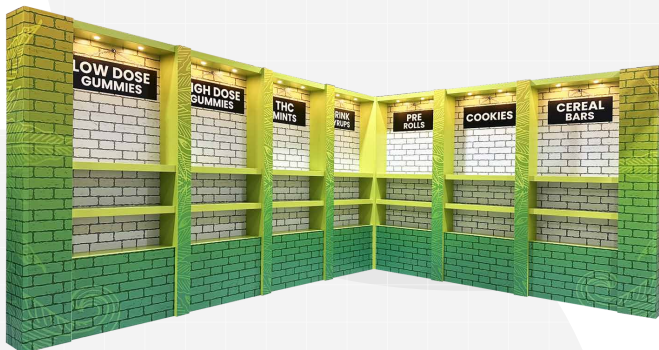

TS20-007

20' x 20' Booth with tower, modules and lights
20' (W) x 20' (D) x 12' (H)

OD-20FT+ TRADE SHOW BOOTH

ODTS20-001

10' x 20' Booth with windows, low walls and canopy
20' (W) x 5' (D) x 8' (H)

OD-20FT+ TRADE SHOW BOOTH

ODTS20-002

10' x 20' Corner booth 06 with storage and shelves.
20' (W) x 9' (D) x 8' (H)

OD-20FT+ TRADE SHOW BOOTH

ODTS20-003

10' x 20' Corner booth 07 with shelves & lights
20' (W) x 9' (D) x 8' (H)

OD-20FT+ TRADE SHOW BOOTH