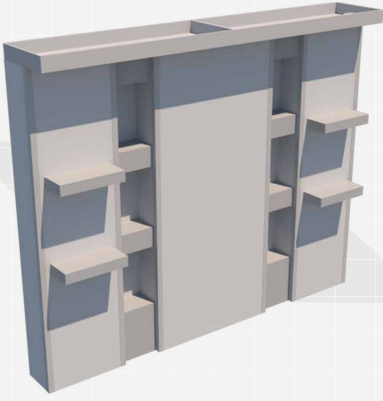

BACKDROPS

BD10-001

10 Feet Backdrop
10' (W) x 12" (D) x 8' (H)

BACKDROPS

BD10-002

10 Feet Backdrop with layers
10' (W) x 16" (D) x 8' (H)

BACKDROPS

BD10-003

10 Feet Backdrop with columns
115" (W) x 12" (D) x 8' (H)

BACKDROPS

BD10-004

10 Feet Cubical Backdrop 01 (Modular)
10' (W) x 12" (D) x 8' (H)

BACKDROPS

BD10-005

10 Feet Backdrop with window and awning.
10' (W) x 38" (D) x 8' (H)

BACKDROPS

BD10-006

10 Feet Backdrop with top ledge and lights
115" (W) x 1' (D) x 8' (H)

BACKDROPS

BD10-007

10 Feet Backdrop with top ledge, shelves and lights.

10' (W) x 12" (D) x 8' (H)

BACKDROPS

BD10-008

10 Feet Backdrop with top ledge, shelves and storage

115" (W) x 21" (D) x 8' (H)

BACKDROPS

BD04-001

4 Feet Flat Backdrop with Standee Bases

4' (W) x 16" (D) x 8' (H)

BACKDROPS