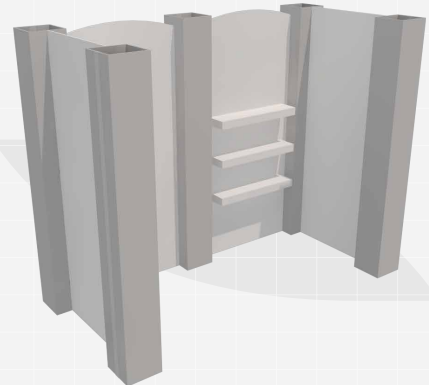

OD-BACKDROPS

OBB10-004

10' Backdrop with columns, counter & lights
10' (W) x 2' (D) x 8' (H)

OD-BACKDROPS

OBB20-005

20' Flat Backdrop with shelves
20' (W) x 1' (D) x 8' (H)

OD-BACKDROPS

OBBD10-006

10FT TRADE SHOW BOOTH

TS10-003

10' x 10' Booth 003
10' (W) x 8' (D) x 8' (H)

10FT TRADE SHOW BOOTH

TS10-004

10' x 10' Booth 004 with back storage
10' (W) x 8' (D) x 8' (H)

10FT TRADE SHOW BOOTH

TS10-005

10' x 10' Booth 005
10' (W) x 4' (D) x 8' (H)

10FT TRADE SHOW BOOTH

TS10-006

10' x 10' Booth 006 with shelves
10' (W) x 5' (D) x 8' (H)

10FT TRADE SHOW BOOTH

TS10-007

10' x 10' Booth 007 with columns
115" (W) x 8' (D) x 8' (H)

10FT TRADE SHOW BOOTH

TS10-008

10' x 10' Booth 008 with columns
115" (W) x 5' (D) x 8' (H)

10FT TRADE SHOW BOOTH

TS10-009

10' x 10' Booth 009 with columns & shelves
10' (W) x 5' (D) x 8' (H)

10FT TRADE SHOW BOOTH