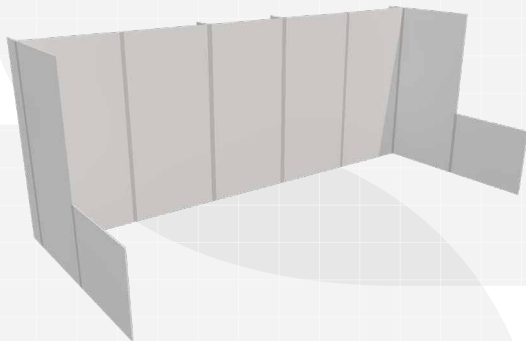

10' x 10' Booth 005 with shelves & top ledge w/lights
10' (W) x 9' (D) x 8' (H)

OD-10FT TRADE SHOW BOOTH

ODTS10-006

10' x 10' Booth 006 with shelves, side low wall and lights
10' (W) x 9' (D) x 8' (H)

OD-10FT TRADE SHOW BOOTH

ODTS10-007

10' x 10' Corner Booth 007 with columns
10' (W) x 10' (D) x 8' (H)

20FT+ TRADE SHOW BOOTH

TS20-001

10' x 20' Booth 001 with back storage
20' (W) x 8' (D) x 8' (H)

20FT+ TRADE SHOW BOOTH

TS20-002

10' x 20' Booth 002 with back storage
20' (W) x 9' (D) x 8' (H)

20FT+ TRADE SHOW BOOTH

TS20-003

10' x 20' Booth 003 with columns
20' (W) x 5' (D) x 8' (H)

20FT+ TRADE SHOW BOOTH

TS20-004

10' x 20' Booth 004 with columns & headers
20' (W) x 116" (D) x 8' (H)

20FT+ TRADE SHOW BOOTH