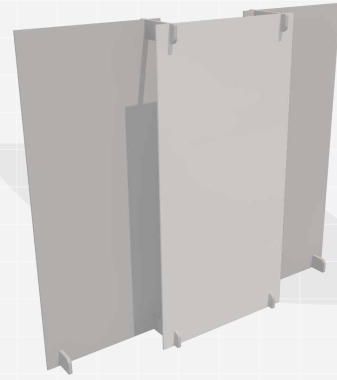

BACKDROPS

BD10-001

10 Feet Backdrop
10' (W) x 12" (D) x 8' (H)

BACKDROPS

BD10-002

10 Feet Backdrop with layers
10' (W) x 16" (D) x 8' (H)

BACKDROPS

BD10-003

10 Feet Backdrop with columns
115" (W) x 12" (D) x 8' (H)

BACKDROPS

BD10-004

10 Feet Cubical Backdrop 01 (Modular)
10' (W) x 12" (D) x 8' (H)

BACKDROPS

BD10-005

10 Feet Backdrop with window and awning.
10' (W) x 38" (D) x 8' (H)

BACKDROPS

BD10-006

10 Feet Backdrop with top ledge and lights
115" (W) x 1' (D) x 8' (H)

BACKDROPS

BD10-007

10 Feet Backdrop with top ledge, shelves and lights.

10' (W) x 12" (D) x 8' (H)

BACKDROPS

BD10-008

10 Feet Backdrop with top ledge, shelves and storage

115" (W) x 21" (D) x 8' (H)

BACKDROPS

BD04-001

4 Feet Flat Backdrop with Standee Bases

4' (W) x 16" (D) x 8' (H)

BACKDROPS