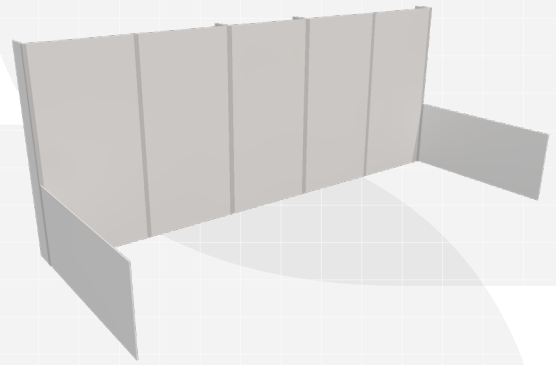

10' x 10' Corner Booth 001 flat.
10' (W) x 9' (D) x 8' (H)

OD-10FT TRADE SHOW BOOTH

ODTS10-002

10' x 10' Booth 002 with shelves and side walls.
10' (W) x 9' (D) x 8' (H)

OD-10FT TRADE SHOW BOOTH

ODTS10-003

10' x 10' Booth 003 with 2 shelves & lights
10' (W) x 8' (D) x 8' (H)

OD-10FT TRADE SHOW BOOTH

ODTS10-004

10' x 10' Booth 004 with columns & shelves
10' (W) x 8' (D) x 8' (H)

OD-10FT TRADE SHOW BOOTH

ODTS10-005

10' x 10' Booth 005 with shelves & top ledge w/lights
10' (W) x 9' (D) x 8' (H)

OD-10FT TRADE SHOW BOOTH

ODTS10-006

10' x 10' Booth 006 with shelves, side low wall and lights
10' (W) x 9' (D) x 8' (H)

OD-10FT TRADE SHOW BOOTH

ODTS10-007

10' x 10' Corner Booth 007 with columns
10' (W) x 10' (D) x 8' (H)

20FT+ TRADE SHOW BOOTH

TS20-001

10' x 20' Booth 001 with back storage
20' (W) x 8' (D) x 8' (H)

20FT+ TRADE SHOW BOOTH

TS20-002

10' x 20' Booth 002 with back storage
20' (W) x 9' (D) x 8' (H)