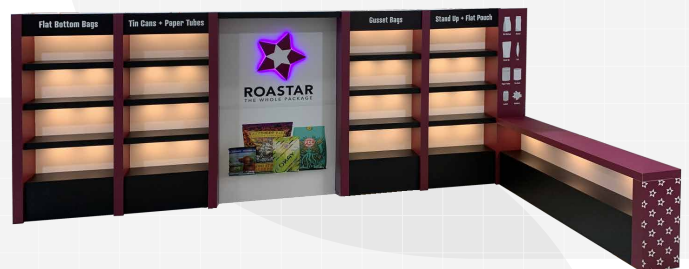

ODTS20-002

10' x 20' Corner booth 06 with storage and shelves.
20' (W) x 9' (D) x 8' (H)

OD-20FT+ TRADE SHOW BOOTH

ODTS20-003

10' x 20' Corner booth 07 with shelves & lights
20' (W) x 9' (D) x 8' (H)

OD-20FT+ TRADE SHOW BOOTH