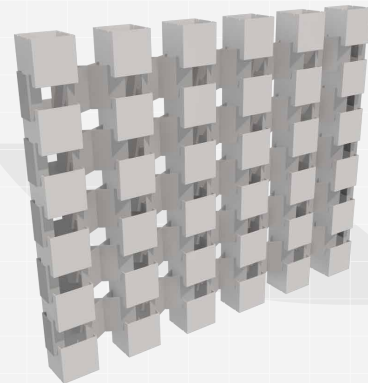

BACKDROPS

BD10-001

10 Feet Backdrop
10' (W) x 12" (D) x 8' (H)

BACKDROPS

BD10-002

10 Feet Backdrop with layers
10' (W) x 16" (D) x 8' (H)

BACKDROPS

BD10-003

10 Feet Backdrop with columns
115" (W) x 12" (D) x 8' (H)

BACKDROPS

BD10-004

10 Feet Cubical Backdrop 01 (Modular)
10' (W) x 12" (D) x 8' (H)

BACKDROPS

BD10-005

10 Feet Backdrop with window and awning.
10' (W) x 38" (D) x 8' (H)

BACKDROPS

BD10-006

10 Feet Backdrop with top ledge and lights
115" (W) x 1' (D) x 8' (H)

BACKDROPS

BD10-007

10 Feet Backdrop with top ledge, shelves and lights.

10' (W) x 12" (D) x 8' (H)

BACKDROPS