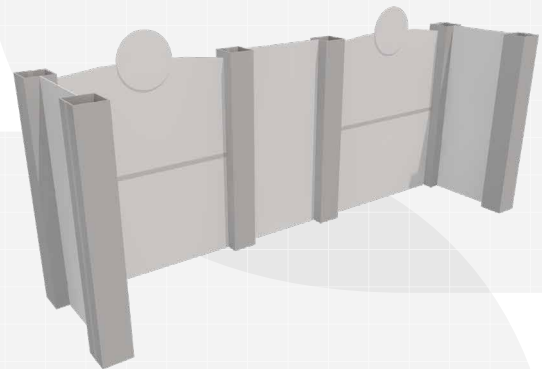

20FT+ TRADE SHOW BOOTH

TS20-003

10' x 20' Booth 003 with columns
20' (W) x 5' (D) x 8' (H)