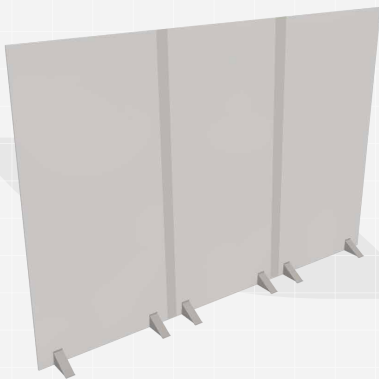

10 Feet Backdrop with columns
115" (W) x 12" (D) x 8' (H)

BACKDROPS

BD10-004

10 Feet Cubical Backdrop 01 (Modular)
10' (W) x 12" (D) x 8' (H)

BACKDROPS

BD10-005

10 Feet Backdrop with window and awning.
10' (W) x 38" (D) x 8' (H)

BACKDROPS

BD10-006

10 Feet Backdrop with top ledge and lights
115" (W) x 1' (D) x 8' (H)

BACKDROPS

BD10-007

10 Feet Backdrop with top ledge, shelves and lights.

10' (W) x 12" (D) x 8' (H)

BACKDROPS

BD10-008

10 Feet Backdrop with top ledge, shelves and storage

115" (W) x 21" (D) x 8' (H)

BACKDROPS

BD04-001

4 Feet Flat Backdrop with Standee Bases

4' (W) x 16" (D) x 8' (H)

BACKDROPS

BD08-001

8 Feet Flat Backdrop with Standee Bases

8' (W) x 16" (D) x 8' (H)

BACKDROPS

BD12-001

12 Feet Flat Backdrop with Standee Bases

12' (W) x 16" (D) x 8' (H)

BACKDROPS