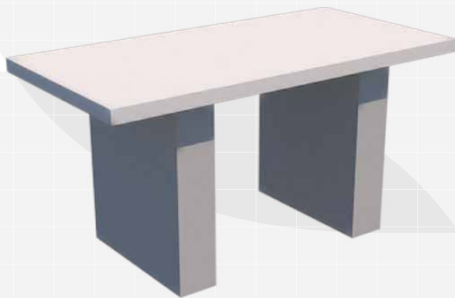

TABLES AND PODIUMS

TA-022A

Contemporary Table 01 - 60"
60" (W) x 30" (D) x 30" (H)