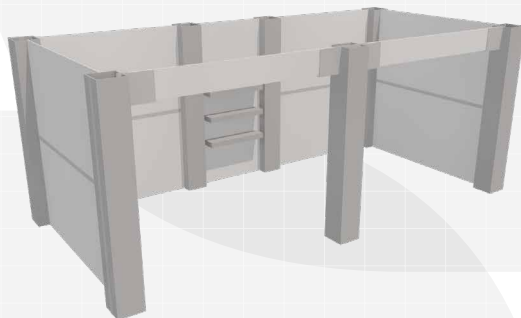

10' x 10' Booth 005 with shelves & top ledge w/lights
10' (W) x 9' (D) x 8' (H)

OD-10FT TRADE SHOW BOOTH

ODTS10-006

10' x 10' Booth 006 with shelves, side low wall and lights
10' (W) x 9' (D) x 8' (H)

OD-10FT TRADE SHOW BOOTH

ODTS10-007

10' x 10' Corner Booth 007 with columns
10' (W) x 10' (D) x 8' (H)

20FT+ TRADE SHOW BOOTH

TS20-001

10' x 20' Booth 001 with back storage
20' (W) x 8' (D) x 8' (H)

20FT+ TRADE SHOW BOOTH

TS20-002

10' x 20' Booth 002 with back storage
20' (W) x 9' (D) x 8' (H)

20FT+ TRADE SHOW BOOTH

TS20-003

10' x 20' Booth 003 with columns
20' (W) x 5' (D) x 8' (H)

20FT+ TRADE SHOW BOOTH

TS20-004

10' x 20' Booth 004 with columns & headers
20' (W) x 116" (D) x 8' (H)

20FT+ TRADE SHOW BOOTH