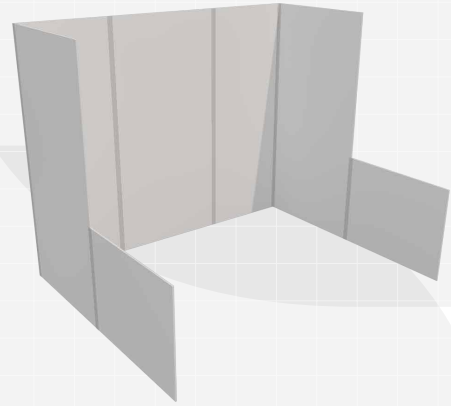

8' Backdrop with 3 shelves
8' (W) x 1' (D) x 8' (H)

OD-BACKDROPS

OBB12-002

12' Backdrop with columns & shelves
12' (W) x 16" (D) x 8' (H)

OD-BACKDROPS

OBB10-003

10' Modular Backdrop with columns & shelves
10' (W) x 1' (D) x 8' (H)

OD-BACKDROPS

OBB10-004

10' Backdrop with columns, counter & lights
10' (W) x 2' (D) x 8' (H)

OD-BACKDROPS

OBB20-005

20' Flat Backdrop with shelves
20' (W) x 1' (D) x 8' (H)

OD-BACKDROPS

OBBD10-006

10' Backdrop with columns, cutout & lights
10' (W) x 1' (D) x 8' (H)

10FT TRADE SHOW BOOTH

TS10-001

10' x 10' Booth 001
10' (W) x 4' (D) x 8' (H)

10FT TRADE SHOW BOOTH

TS10-002

10' x 10' Booth 002
10' (W) x 8' (D) x 8' (H)

10FT TRADE SHOW BOOTH

TS10-003

10' x 10' Booth 003
10' (W) x 8' (D) x 8' (H)

10FT TRADE SHOW BOOTH

TS10-004

10' x 10' Booth 004 with back storage
10' (W) x 8' (D) x 8' (H)

10FT TRADE SHOW BOOTH

TS10-005