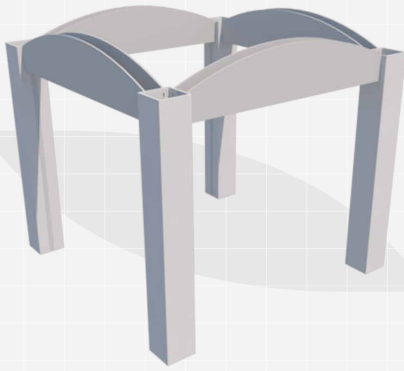

STRUCTURES

ST-001

10' x 10' Pergola with signs
115" (W) x 115" (D) x 104" (H)