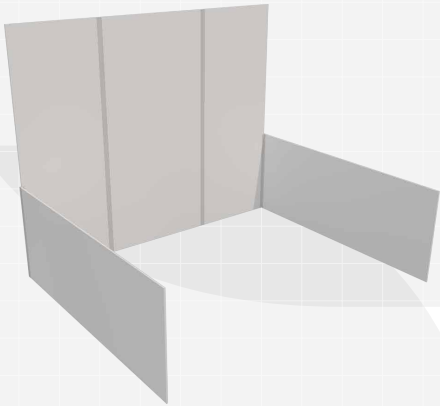

OD-BACKDROPS

OBB10-004

10' Backdrop with columns, counter & lights
10' (W) x 2' (D) x 8' (H)

OD-BACKDROPS

OBB20-005

20' Flat Backdrop with shelves
20' (W) x 1' (D) x 8' (H)

OD-BACKDROPS

OBBD10-006

10' Backdrop with columns, cutout & lights
10' (W) x 1' (D) x 8' (H)

10FT TRADE SHOW BOOTH

TS10-001

10' x 10' Booth 001
10' (W) x 4' (D) x 8' (H)

10FT TRADE SHOW BOOTH

TS10-002

10' x 10' Booth 002
10' (W) x 8' (D) x 8' (H)

10FT TRADE SHOW BOOTH

TS10-003

10' x 10' Booth 003
10' (W) x 8' (D) x 8' (H)

10FT TRADE SHOW BOOTH

TS10-004

10' x 10' Booth 004 with back storage
10' (W) x 8' (D) x 8' (H)

10FT TRADE SHOW BOOTH

TS10-005